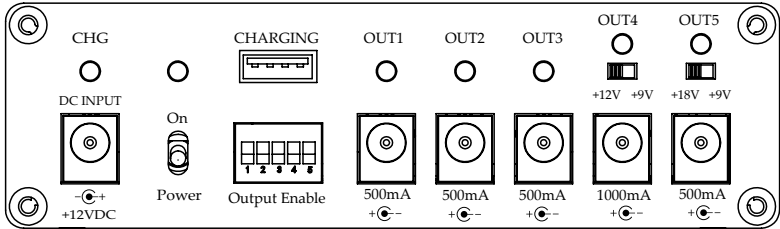

Front View

CHARGING LED
RED - Charging
Green - Full charged

DC input Jack
+12V DC
3A minimum

Power LED
RED - Battery Low
Green - Normal

Power
Switch

USB
+5V output
for Charging ONLY

Output Enable

Individual
Output Enable for the
5 DC outputs